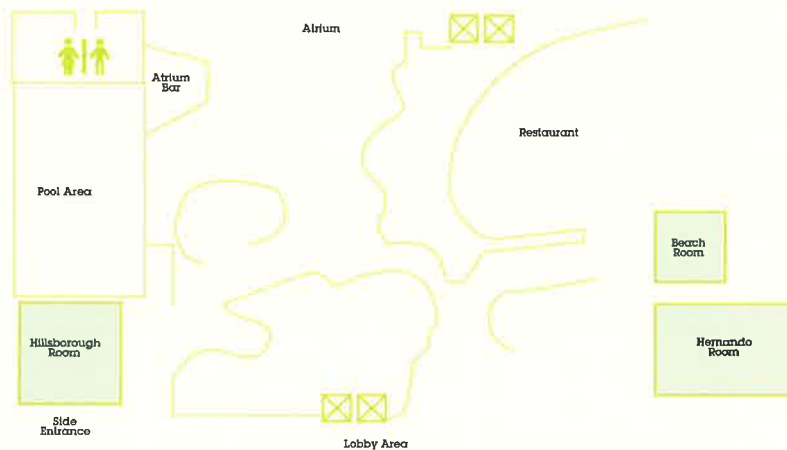

SHERATON SUITES TAMPA AIRPORT WESTSHORE
 4400 West Cypress Street
 Tampa, Florida 33607
 ☎—813 873 8675
 ☎—813 879 7196
sheraton.com/tampaairport
sheratonsuitestampa.com

ROOM DIMENSIONS AND SEATING CAPACITY

Room Name	Square Feet	Dimensions	Height	Banquet	Theater	Reception	Classroom	U-Shape	Square	Conference
Grand Ballroom	6,000	120' x 50'	12'	360	400	500	240	-	-	-
Manatee Room	1,500	30' x 50'	12'	90	120	150	72	30	40	36
Orange Room	1,500	30' x 50'	12'	90	120	150	72	30	40	36
Pasco Room	1,500	30' x 50'	12'	90	96	150	60	30	40	30
Sarasota Room	1,500	30' x 50'	12'	90	96	150	60	30	40	30
Hillsborough Room	900	30' x 30'	12'	60	70	75	48	28	30	30
Beach Room	660	22' x 30'	12'	30	40	40	15	12	15	15
Citrus Boardroom	600	14' x 23'	12'	-	-	-	-	-	-	16
Pinellas Boardroom	600	14' x 23'	12'	-	-	-	-	-	-	16
Hernando Room	1260	30' x 42'	12'	80	100	150	60	35	45	40